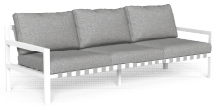

NUNU' SOFA 3 SEATER / CODE: NUNDIV3

30 KG | 1 UNIT | 1,32 MC

COVER
NUNDIV3COP

240 €

NUNDIV3-B
NUNDIV3-C

White-Light gray
Charcoal-Dark gray

1974 €

Width	Depth	Height	H.seat	H.arm	
215	79	80	70	44	cm
84,6	31,1	31,5	27,6	17,3	inch

40"HC - 49pcs