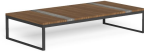

CASILDA COFFEE TABLE 140X70 / CODE: CASITC70

29 KG | 1 UNIT | 0,22 MC

COVER
CASITC70COP 135 €

CASITC70-I5
CASITC70-I4
CASITC70-I2
CASITC70-I3
CASITC70-I5-S41

Graphite-Titanium/stonewood 2.845 €
White-Titanium/iroko
Mokka-Titanium/iroko
Gold-Silver/iroko 2.961 €
Graphite-Green fog lava 4.862 €

40"HC - 190pcs

Width	Depth	Height	
140	70	28	cm
55,1	27,6	11,0	inch